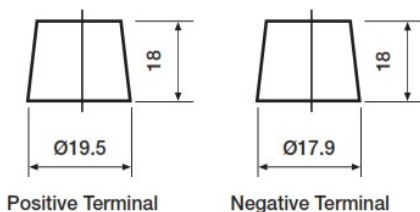

Weights & Measures

Mean Weight with Acid	17.3kg
Acid Volume	4.1 litres

Container Features

Case Type	D23 JIS EFB (Q55R/Q85R)
Cell Layout	1
Terminal Type	T1
Hold Down	N
State of Charge Indicator	✓
Lid Type	Raised Plug

Technology

Flame Arrestor	✓
Technology	Ca/Ca
Separator	PE
Recommended Charge Rate	4A
Performance Marking	W3-C2-V3-M1

Terminal Type

T1

Standard DIN Post

Cell Assembly Layout

Battery Hold-down

Data Sheet generated on 01/02/2023 – E&OE