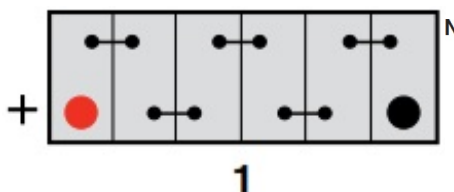

Technology

Flame Arrestor	✓
Technology	Ca/Ca
Separator	PE
Recommended Charge Rate	4A
Performance Marking	W3-C2-V3-M1

Terminal Type

T1

Standard DIN Post

Cell Assembly Layout

Battery Hold-down

Data Sheet generated on 01/02/2023 – E&OE